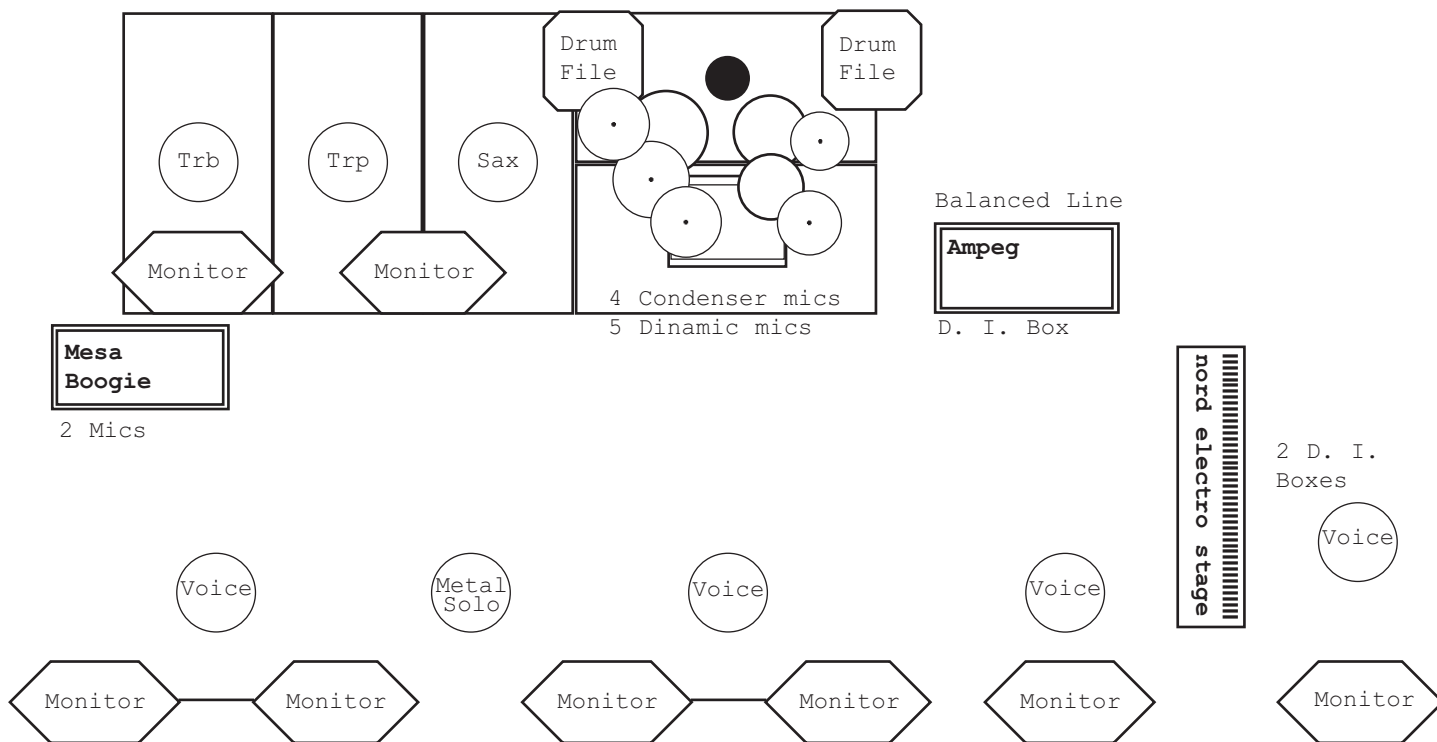

TRAVELLIN' BROTHERS

- 01.- **Bass Drum**, ⇨ Sennheiser e602 & compressor-gate dbx 166.
- 02.- **Snare Top**, ⇨ Shure SM-57 & compressor-gate dbx 166.
- 03.- **Snare Bottom**, ⇨ Shure SM-57 & compressor-gate dbx 166.
- 04.- **Tom**, ⇨ Sennheiser e604 & gate Drawmer DS201.
- 05.- **Floor Tom**, ⇨ Sennheiser e604 & gate Drawmer DS201.
- 06.- **Ride**, ⇨ AKG C-480 or similar condenser mic.
- 07.- **Hi Hat**, ⇨ AKG C-480 or similar condenser mic.
- 08.- **Ambient L**, ⇨ AKG C-480 or similar condenser mic.
- 09.- **Ambient R**, ⇨ AKG C-480 or similar condenser mic.
- 10.- **Bass D. I.**, ⇨ D. I. Box & compressor dbx 160.
- 11.- **Bass Line**, ⇨ Balanced Line & compressor dbx 160.
- 12.- **Lead Guitar 1**, ⇨ Shure SM-57.
- 13.- **Lead Guitar 2**, ⇨ Sennheiser e609.
- 14.- **Keyboard L**, ⇨ D. I. Box.
- 15.- **Keyboard R**, ⇨ D. I. Box.
- 16.- **Guitar Vocals**, ⇨ Shure SM-58 & compressor-gate Drawmwer DL241.
- 17.- **Metal Solo**, ⇨ Sennheiser 441 & compressor-expander Drawmwer DL241.
- 18.- **Lead Vocals**, ⇨ Shure SM-58 **Wireless** & compressor-expander Drawmwer DL241.
- 19.- **Bass Vocals**, ⇨ Shure SM-58 & compressor-expander Drawmwer DL241.
- 20.- **Keys Vocals**, ⇨ Shure SM-58 & compressor-expander Drawmwer DL241.
- 21.- **Trombone**, ⇨ Sennheiser 441 & compressor-expander Drawmwer DL241.
- 22.- **Trumpet**, ⇨ Sennheiser 441 & compressor-expander Drawmwer DL241.
- 23.- **Sax**, ⇨ Sennheiser 441 & compressor-expander Drawmwer DL241.